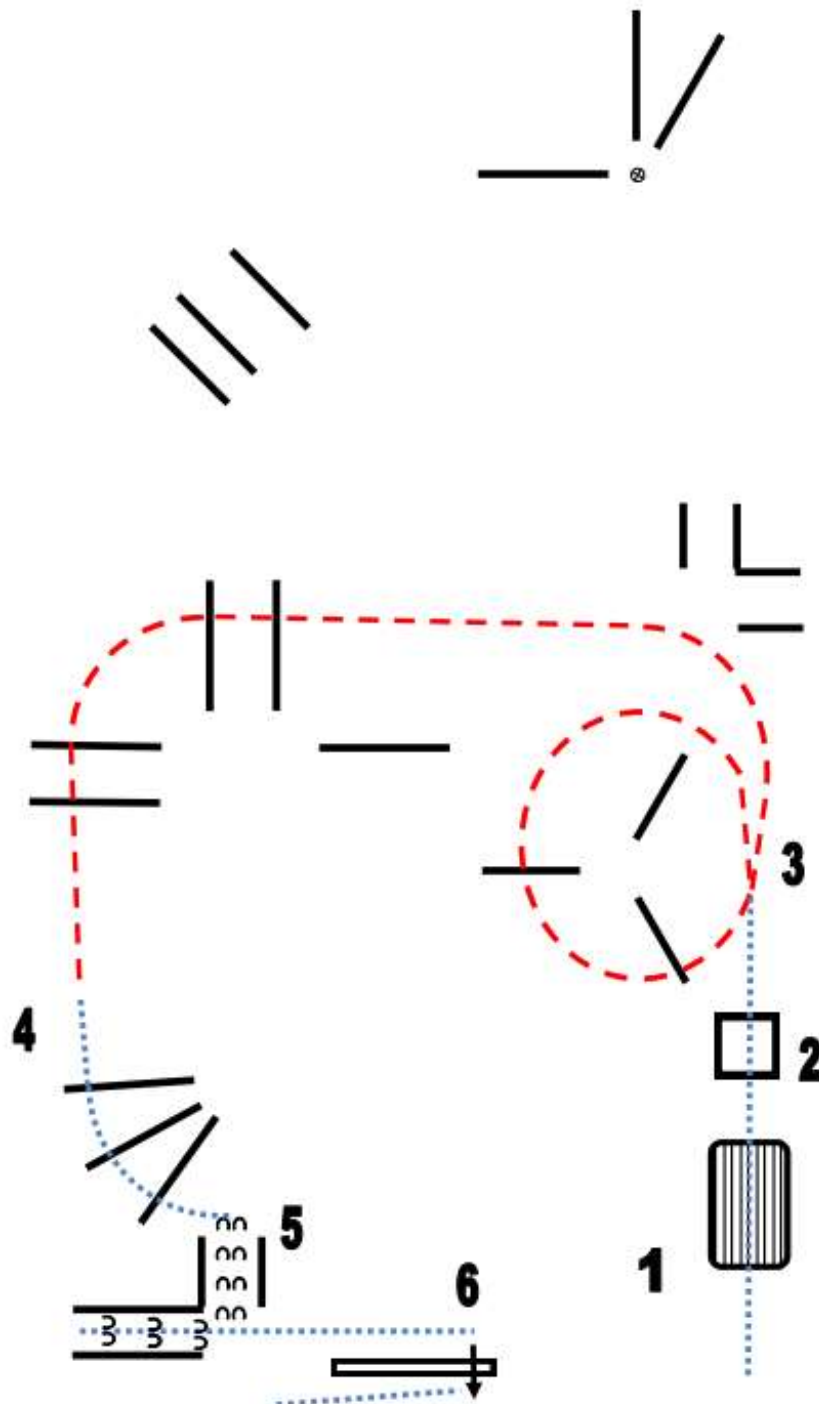

Araber Festival 2023 – Stadl Paura

Bewerb 15 Classic Trail

Novice ECAHO

-
- | | |
|---------------------|---------------------------------------|
| 1. walk over bridge | 4. walk over |
| 2. walk over box | 5. back up |
| 3. jog over | 6. walk to gate, open gate right hand |